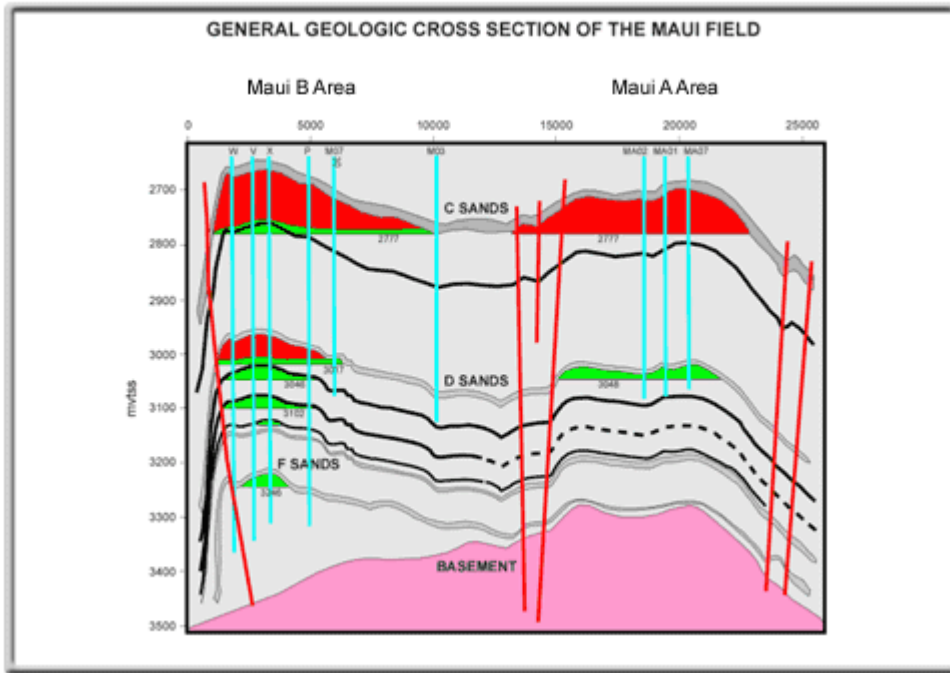

Taranaki Basin structural styles

Maui

McKee

Kaimiro

SIMPLIFIED KAIMIRO/NGATORO STRUCTURAL STYLE

Tariki/Ahuroa

SIMPLIFIED TARIKI STRUCTURAL STYLE

Waihapa/Ngaere

Kupe

Mangahewa

SIMPLIFIED MANGAHEWA STRUCTURAL STYLE