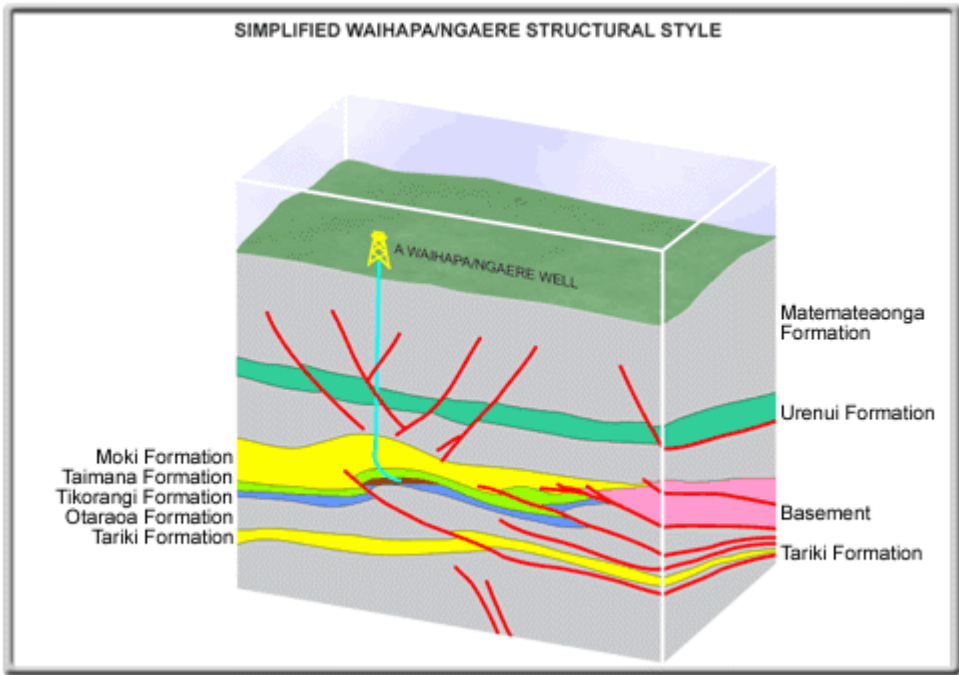

Taranaki Basin structural styles

Maui

McKee

Kaimiro

SIMPLIFIED KAIMIRO/NGATORO STRUCTURAL STYLE

Tariki/Ahuroa

SIMPLIFIED TARIKI STRUCTURAL STYLE

Waihapa/Ngaere

Kupe

Mangahewa

SIMPLIFIED MANGAHEWA STRUCTURAL STYLE