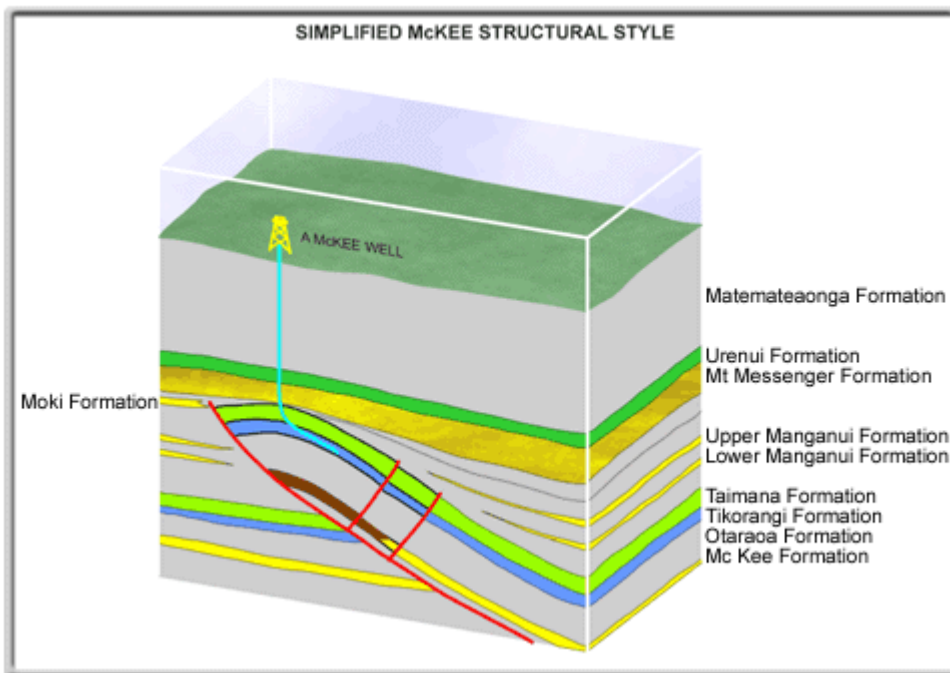

Taranaki Basin structural styles

Maui

McKee

Kaimiro

SIMPLIFIED KAIMIRO/NGATORO STRUCTURAL STYLE

Tariki/Ahuroa

SIMPLIFIED TARIKI STRUCTURAL STYLE

Waihapa/Ngaere

Kupe

Mangahewa

SIMPLIFIED MANGAHEWA STRUCTURAL STYLE